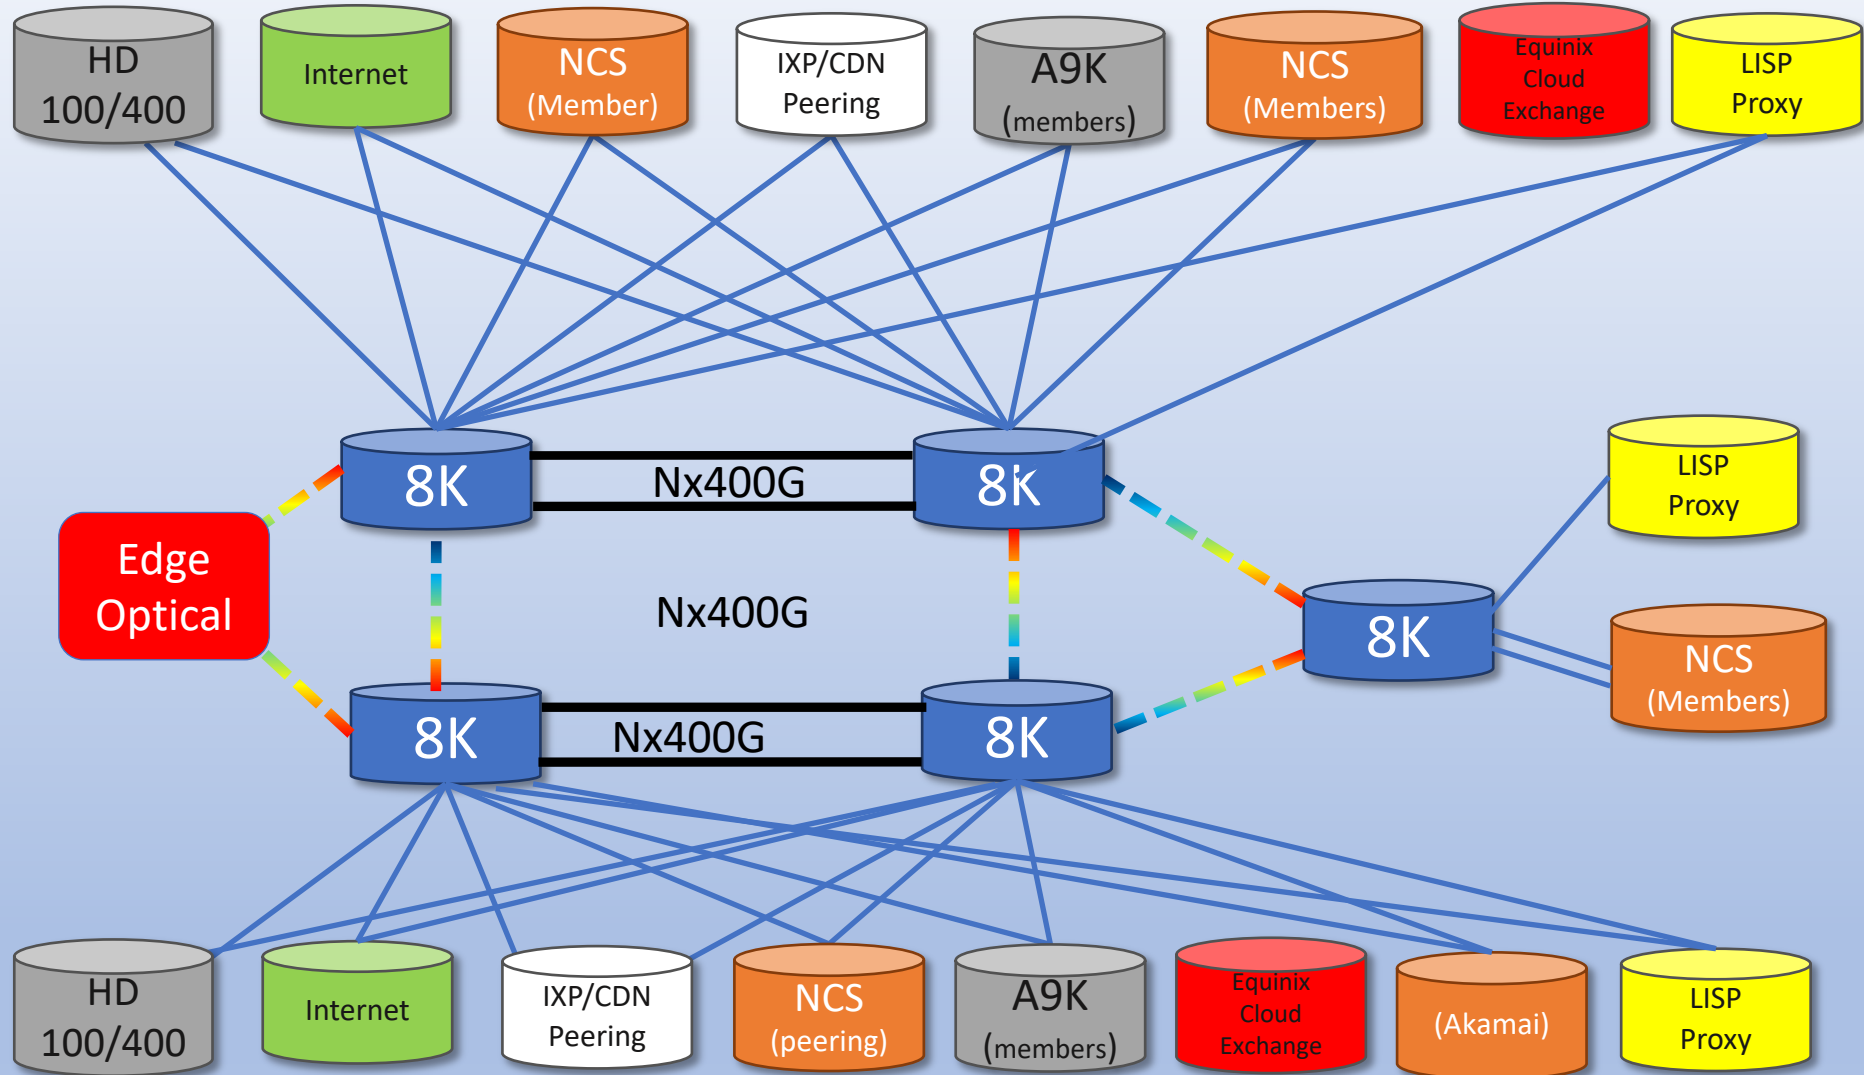

**Cyberinfrastructure for Research Data
Management Workshop
May 23, 2023
Jim Stankiewicz
Principal Network Architect**

NJEdge Network (REN)

Edge Designs, Installs and Operates currently five Networks

PACKET NETWORKS

AS-21976 (Commodity Internet Network)

AS-62532 (Internet 2 Access Network)

DWDM Optical Transport Network

Optical DWDM Line Transport

DWDM Transponder/MuxPonder

Transponders from Line Transport (Multiple Vendors)

NJIT HPC DWDM Optical Transport Network (Managed DWDM Optical Transport)

Managed via dedicated management segment

AS-21976 Scalable Fabric Commodity Internet

Edge Internet2 Access Network

DWDM Optical Line Transport Network Current State

DWDM Optical Line Transport Network Planned Expansion

NJIT Managed Optical Service Databank