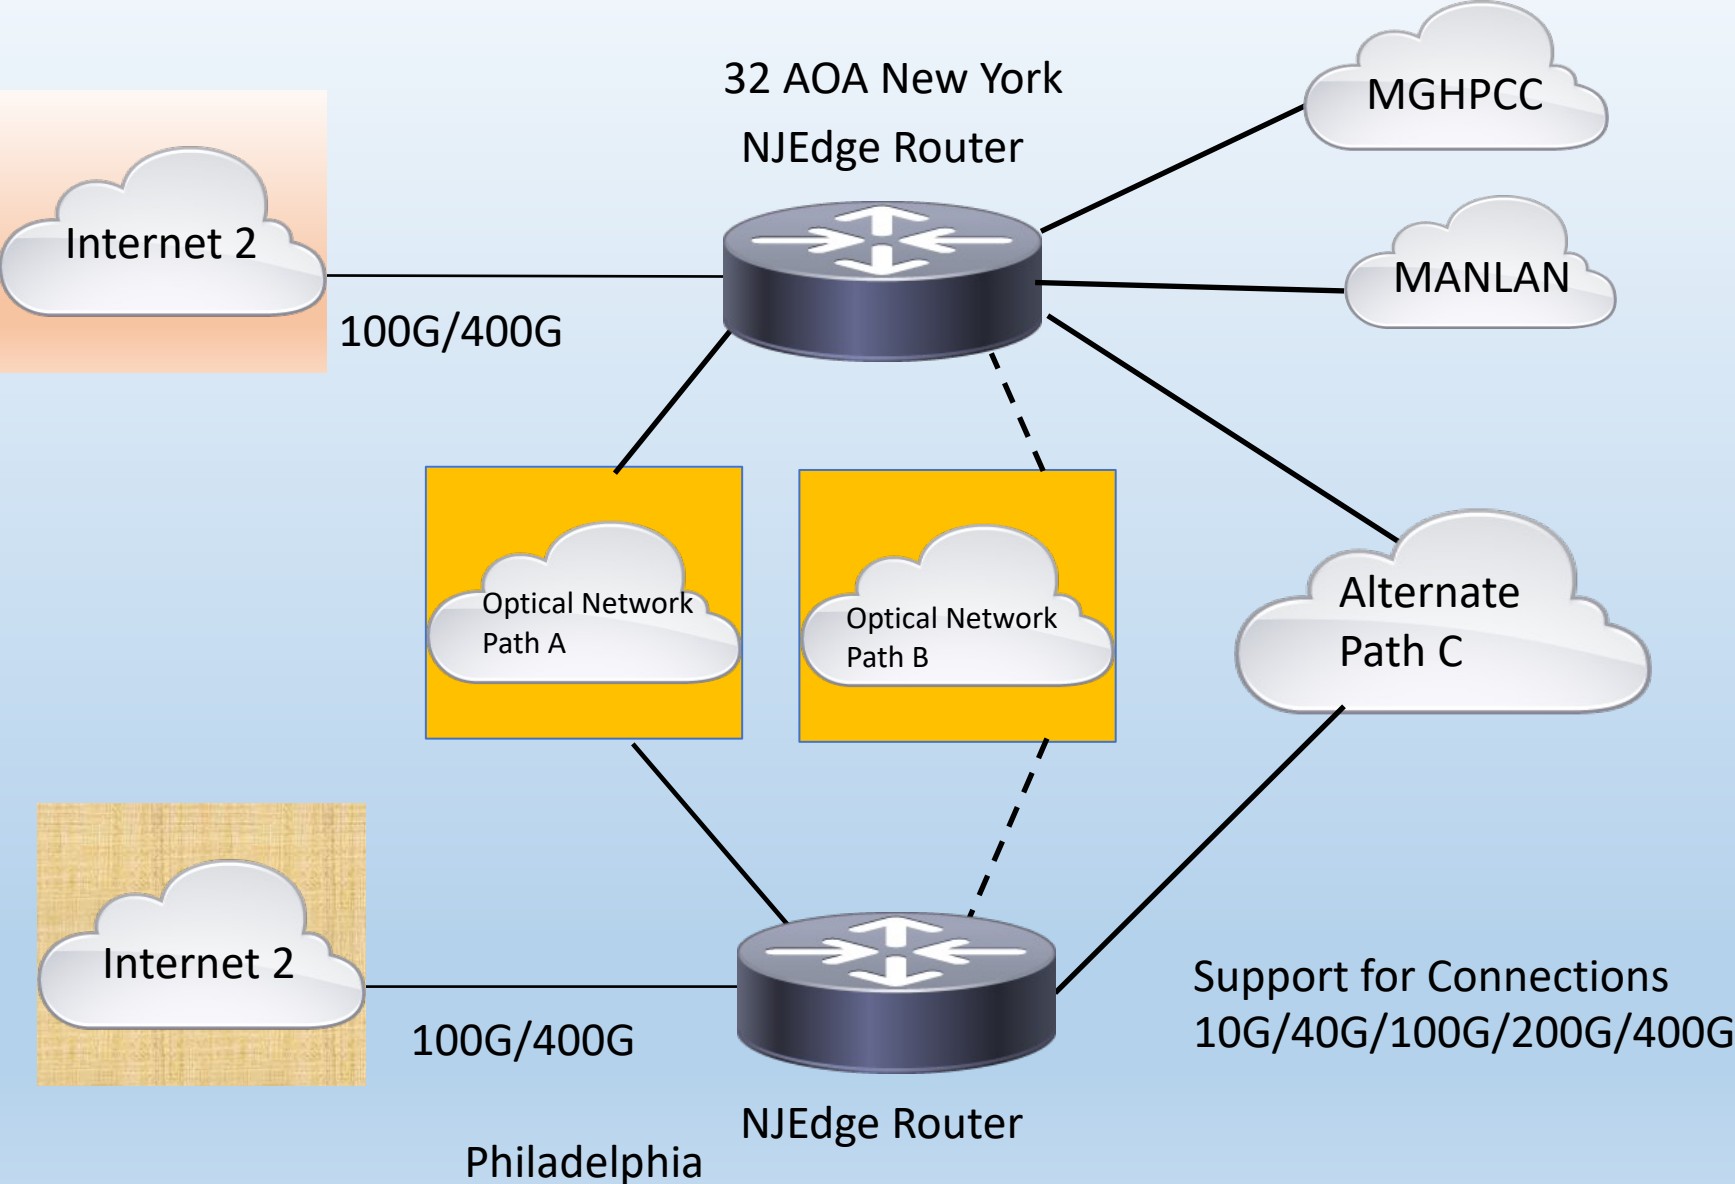

**Cyberinfrastructure for Research Data
Management Workshop
May 23, 2023
Jim Stankiewicz
Principal Network Architect**

NJEdge Network (REN)

Edge Designs, Installs and Operates currently five Networks

PACKET NETWORKS

AS-21976 (Commodity Internet Network)

AS-62532 (Internet 2 Access Network)

DWDM Optical Transport Network

Optical DWDM Line Transport

DWDM Transponder/MuxPonder

Transponders from Line Transport (Multiple Vendors)

NJIT HPC DWDM Optical Transport Network (Managed DWDM Optical Transport)

Managed via dedicated management segment

AS-21976 Scalable Fabric Commodity Internet

Edge Internet2 Access Network

DWDM Optical Line Transport Network Current State