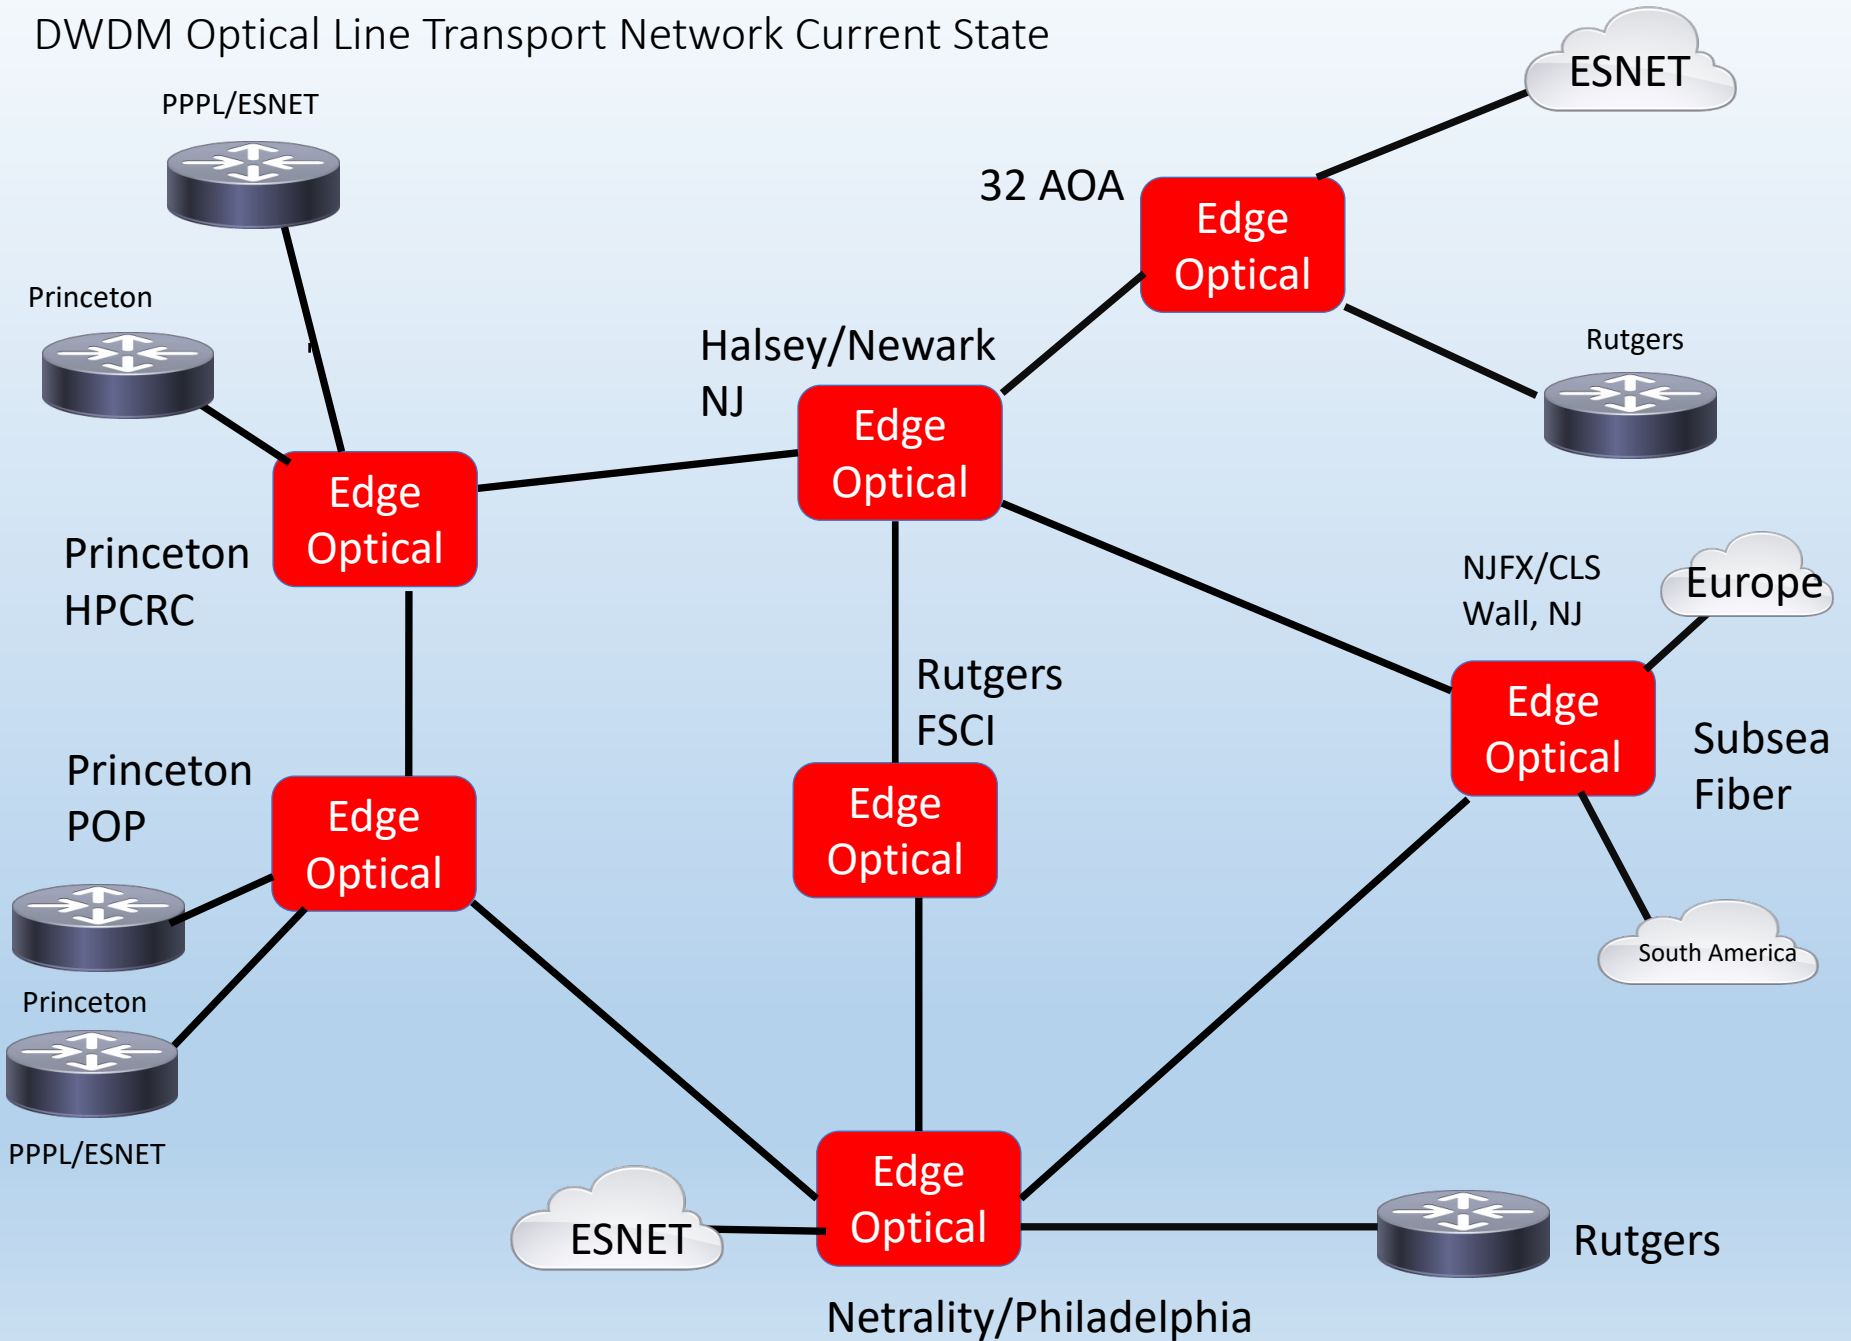

AS-21976 (Commodity Internet Network)

AS-62532 (Internet 2 Access Network)

DWDM Optical Transport Network

Optical DWDM Line Transport

DWDM Transponder/MuxPonder

Transponders from Line Transport (Multiple Vendors)

NJIT HPC DWDM Optical Transport Network (Managed DWDM Optical Transport)

Managed via dedicated management segment

AS-21976 Scalable Fabric Commodity Internet

Edge Internet2 Access Network

DWDM Optical Line Transport Network Current State

DWDM Optical Line Transport Network Planned Expansion

NJIT Managed Optical Service Databank