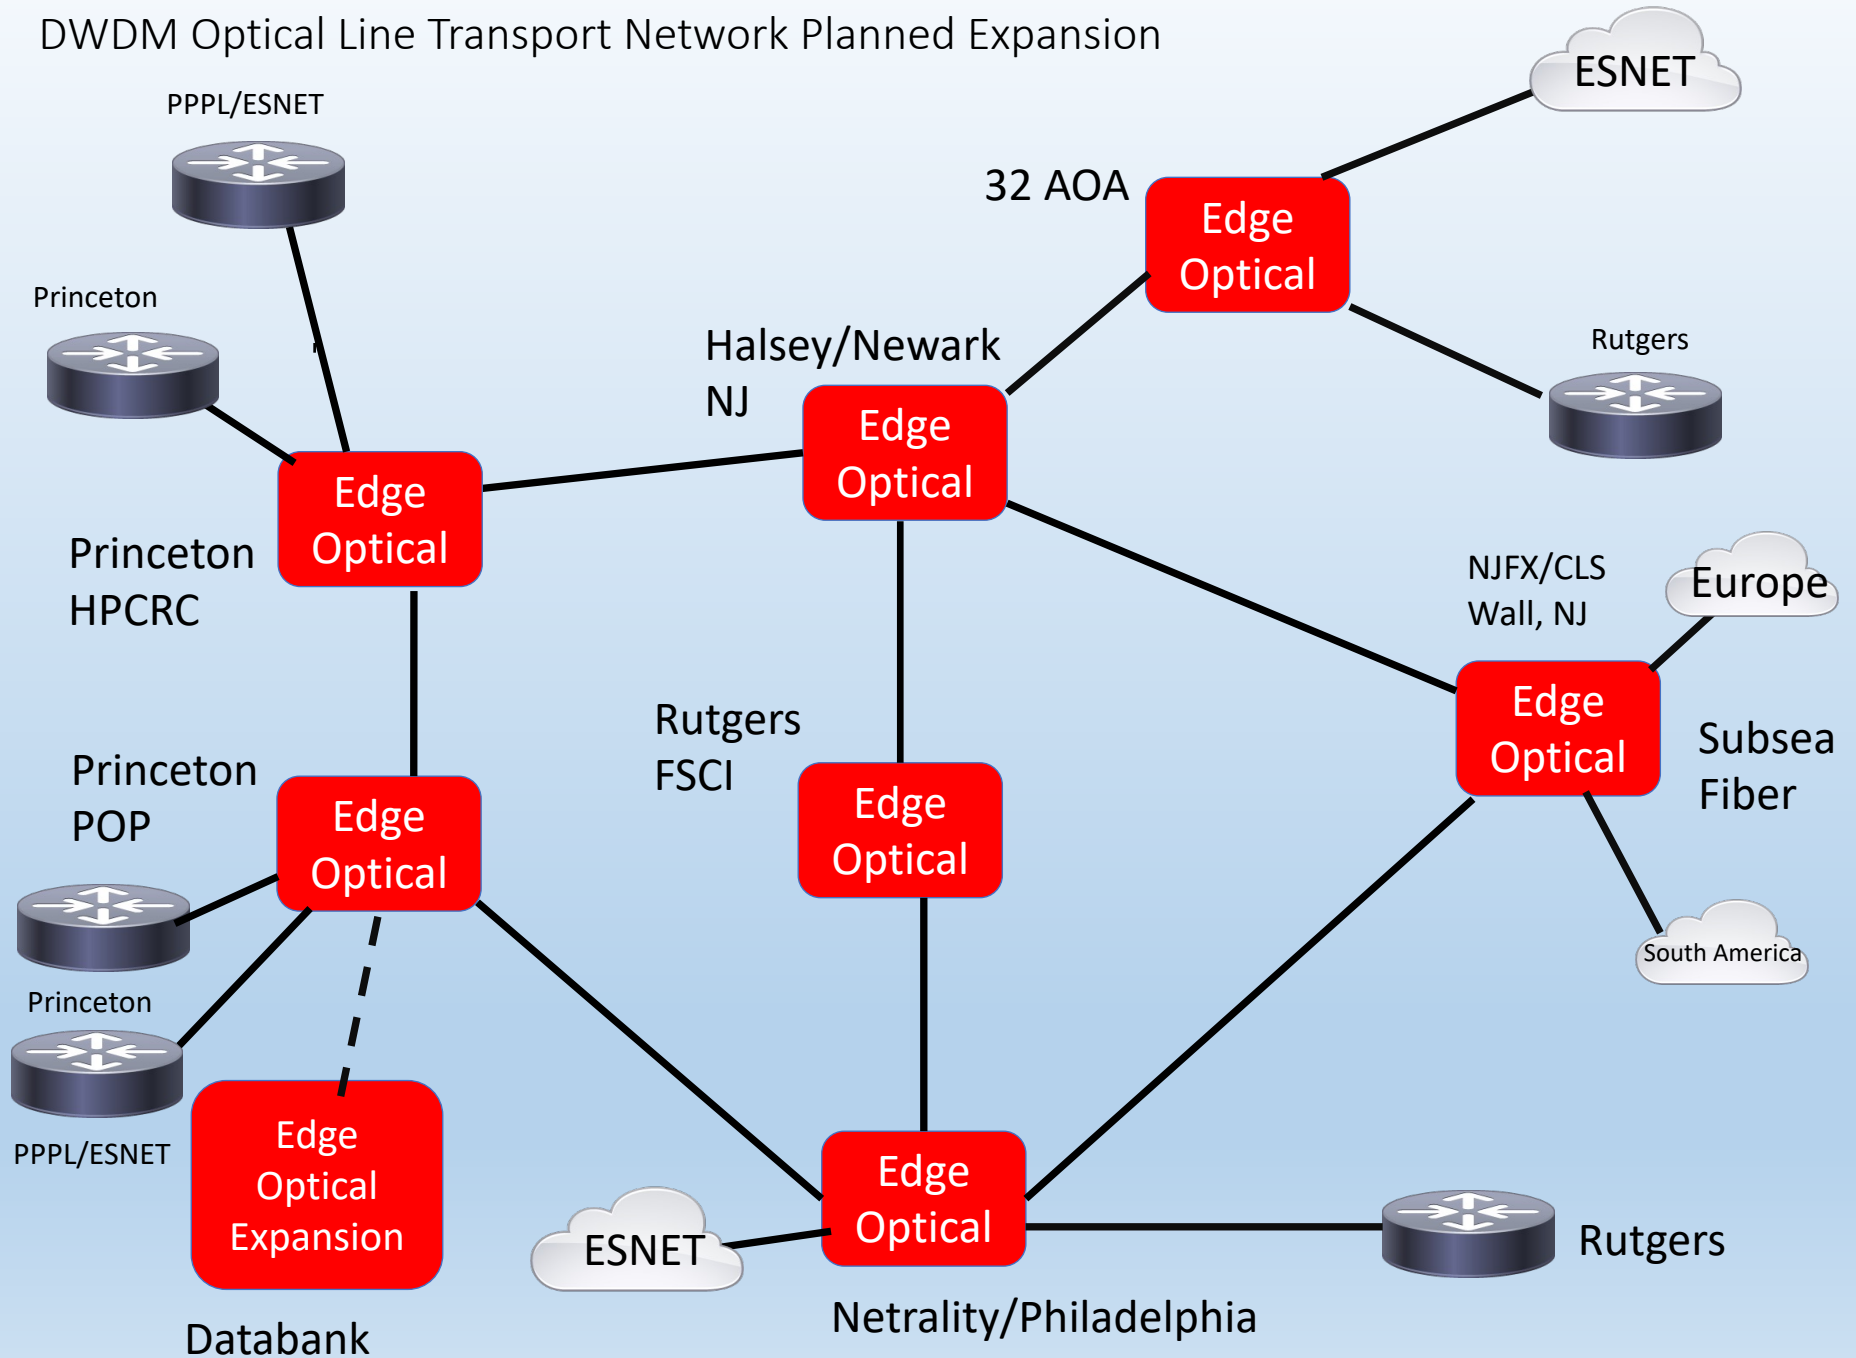

**Cyberinfrastructure for Research Data
Management Workshop
May 23, 2023
Jim Stankiewicz
Principal Network Architect**

NJEdge Network (REN)

Edge Designs, Installs and Operates currently five Networks

PACKET NETWORKS

AS-21976 (Commodity Internet Network)

AS-62532 (Internet 2 Access Network)

DWDM Optical Transport Network

Optical DWDM Line Transport

DWDM Transponder/MuxPonder

Transponders from Line Transport (Multiple Vendors)

NJIT HPC DWDM Optical Transport Network (Managed DWDM Optical Transport)

Managed via dedicated management segment

AS-21976 Scalable Fabric Commodity Internet

Edge Internet2 Access Network

DWDM Optical Line Transport Network Current State

DWDM Optical Line Transport Network Planned Expansion

NJIT Managed Optical Service Databank