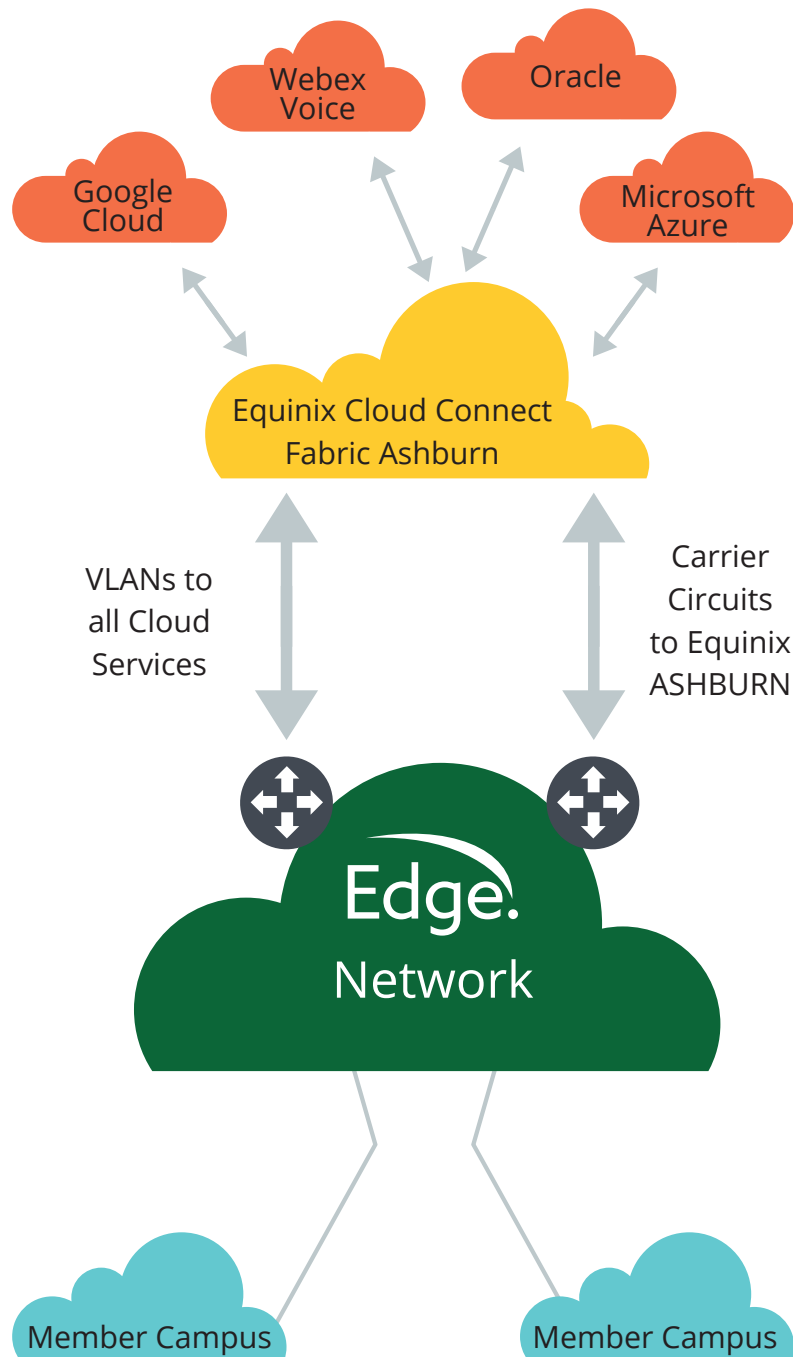

Cloud Connect takes peering connectivity to the next level by providing layer 2 connectivity directly to major cloud platforms. With Cloud Connect, EdgeNet enables the next level of cloud networking performance & security, including:

Improved cloud application performance and cost via dedicated access

Multiple, redundant connections via Cloud Connect, for enhanced reliability and performance

Strategic multi-cloud connectivity, providing the infrastructure you need to create cost-effective, forward looking cloud migration plans

A shared services model for multi-cloud connectivity, providing connected members with consortium rates

FOR EXISTING EDGENET CONNECTED MEMBERS:

Members who have available existing circuit capacity or Dark Fiber connectivity via EdgeNet pay no additional last-mile costs to access Cloud Connect to Ashburn, VA

Cloud Connect

EDGE CLOUD CONNECT SERVICE ARCHITECTURE

ACCELERATE YOUR DIGITAL TRANSFORMATION JOURNEY WITH FAST, SECURE CONNECTIVITY WITH EDGENET CLOUD CONNECT. CONTACT INFO@NJEDGE.NET FOR MORE INFORMATION.